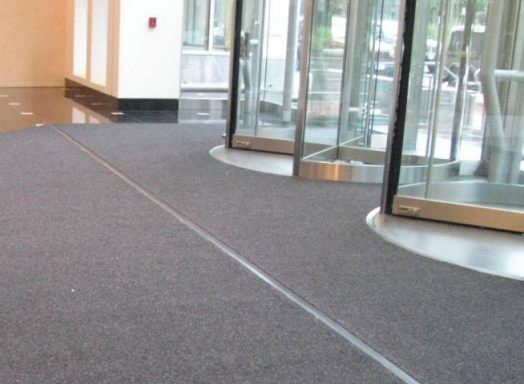

Sahara Mat®

CAUTION
CUIDADO

WET
FLOOR

**Quick-soak matting for
the wettest environments**

Think dry. Desert dry.

Sahara Mat swallows moisture right up. And boy, is it t-h-i-r-s-t-y. Its ribbed polypropylene design quickly and efficiently contains liquids and moisture. Your floors stay safe and clean, and dry in no time.

Applications

- Hallways
- Light traffic entries
- Uncovered areas
- Restrooms
- Swimming pools
- Spa areas

Specifications

Yarn Identification	Polypropylene	Primary Backing	Thermally activated low-melt fiber
Yarn Composition	100% Polypropylene	Secondary Backing	Blown PVC, Anti-Microbial Pk, BI, White
Yarn Construction	Needlepunch, open-weave	Backing Height	1/16" Pink / 1/8" Blue / 1/16" White
Yarn Texture	4.7 MM Soft Rib	Product Height w/o backing	1/4"
Yarn Denier	6, 15, 60, 110	Total Product Height	5/16" Pink / 3/8" Blue / 5/16" White
Yarn Density	7022 oz./cubic yard	Face Yarn Weight	36 oz./sq. yd.
Yarn Ply	N/A	Finished Product Weight	60 oz. Blue / 70 oz. Pink / 61 oz. White
Yarn Gauge	N/A	Moisture Retention	18 oz./sq. ft.
Stitches per 3"	N/A	Flammability	Federal Stand DOC-FF-I-70
Dye Process	Solution Dyed	Sizes	Unlimited
Color Fastness	UV Stable	Life Expectancy	4 years with proper maintenance
Available Colors	Charcoal, Pebble, Greenbriar	Edging	Heat-sealed, PVC, or unfinished